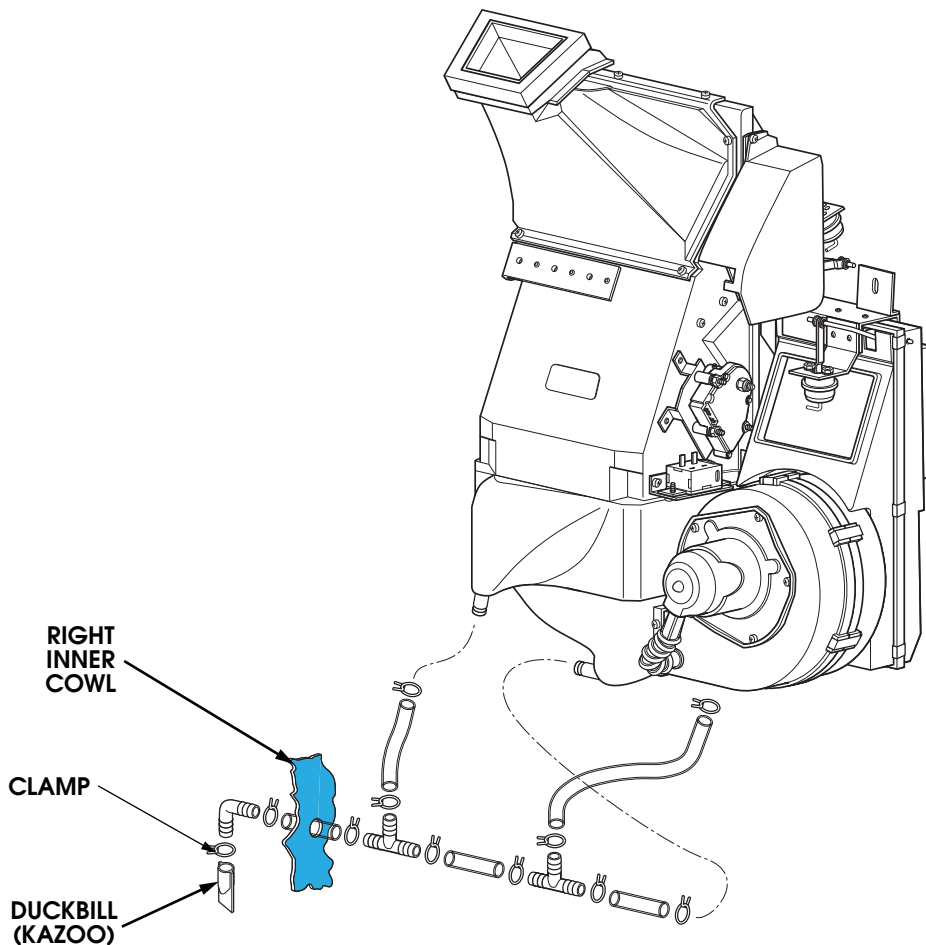

SERVICE INFORMATION BULLETIN

Bulletin: 98-11-03

Date: 3/98

Subject: MAIN HVAC DRAIN TUBE DUCKBILL (KAZOO)

Models Affected: VEHICLES WITH VIN 178369 AND ABOVE

Starting with VIN 178369, vehicles are being built without the kazoo and retaining clamp on the drain tube of the main HVAC unit (See Figure 1). The kazoo has been removed to eliminate the possibility of moisture backing up into the HVAC unit. Leave the drain tube open and do not install a kazoo.

7-P11-001.1

Figure 1: Drain Tube Kazoo Location.