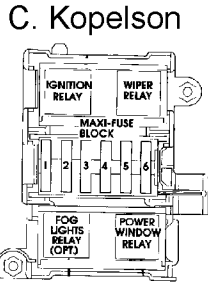

FROM HUMMER
OWNERS MANUAL
FOR GAS & DIESEL TRUCKS
CUT THIS AREA OUT

FUSE	AMPERAGE	CIRCUIT PROTECTED
7C	10	Cruise Control
1D	-	Blank
2D	10	TCM/PCM Battery
3D	10	Lighter
4D	10	Stoplights
5D	15	Hazard
6D	20	Horn Relay
7D	30	HVAC Blower
1E	5	Spare Fuse
2E	-	Blank
3E	7.5	Spare Fuse
4E	-	Blank
5E	15	Spare Fuse
6E	-	Blank
7E	25	Spare Fuse
1F	5	Spare Circuit-Lights
2F	5	Panel Lights Dimmer Module
3F	7.5	Front Parking/Running Lights
4F	7.5	Rear Parking/Running Lights
5F	15	Trailer Lights
6F	5	Under Hood/Trouble Lights

Fuse/Circuit Breaker No.	Amperage	Circuit Protected
1 (CB)	20	Headlights
2 (CB)	30	Parking/Running Lights
3 (CB)	30	Rear Window Defroster
4 (-)	20	Blank
5 (CB)	30	Power Windows
6 (FLISE)	40	Ignition Switch

FUSE	AMP	CIRCUIT PROTECTED
1A	5	Spare Fuse
2A	7.5	Spare Fuse
3A	-	Blank
4A	10	Spare Fuse
5A	15	Spare Fuse
6A	-	Blank
7A	20	Spare Fuse
1B	5	Glow Plug Controller
2B	-	Blank
3B	7.5	Glow Plug Controller
4B	5	Gauges & Indicator Lights
5B	10	Transmission Ignition
6B	10	PCM/Ign Pwr/Brk Sw
7B	20	Engine Ignition Feed
1C	5	Transmission Shift Lock/Remote Entry
2C	10	A/C Clutch/Rear Def. HVAC
3C	7.5	Back-Up Lights
4C	10	Turn Signals
5C	5	Digital Ratio Adapter (Speedometer)
6C	20	Rear A/C