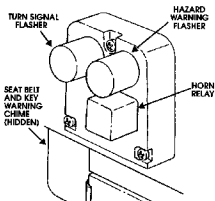

FUSE	AMP	CIRCUIT PROTECTED
1A	5	Spare Fuse
2A	7.5	Spare Fuse
3A	-	Blank
4A	10	Spare Fuse
5A	15	Spare Fuse
6A	-	Blank
7A	20	Spare Fuse
1B	5	Glow Plug Controller
2B	-	Blank
3B	7.5	Glow Plug Controller
4B	5	Gauges & Indicator Lights
5B	10	Transmission Ignition
6B	10	PCM/Ign Pwr/Brk Sw
7B	20	Engine Ignition Feed
1C	5	Transmission Shift Lock/Remote Entry
2C	10	A/C Clutch/Rear Def. HVAC
3C	7.5	Back-Up Lights
4C	10	Turn Signals
5C	5	Digital Ratio Adapter (Speedometer)
6C	20	Rear A/C

7F	5	Light Circuit to Chime and HVAC
1G	5	CTIS/Key Chime
2G	5	Power Windows - Ignition Relay
3G	7.5	Spare Circuit-Ignition Acc
4G	7.5	Radio - Acc
5G	-	Blank
6G	-	Blank
7G	25	Windshield Wiper/Washer
1H	5	DLC Power
2H	10	Radio - Battery
3H	20	Power Door Locks/Power Mirrors
4H	7.5	Spare Circuit - Battery Feed
5H	15	Dome/Courtesy Lights
6H	20	Cigarette Lighter
7H	25	Trailer Brake Controller

* May not be provided.

CUT THIS OUT AND GLUE IT TO THE
INSIDE OF YOUR PANEL DOOR.